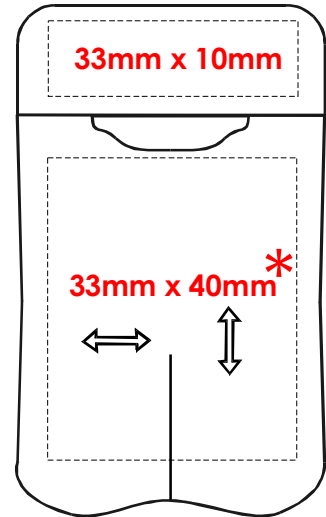

NB: To assure print quality a hi-res (min 300dpi) JPG and EPS must be supplied by client.

Please note that actual Mini-Butt print is SUPERIOR in resolution to the pdf examples above.

Print Options & Dimensions

Mini-Butts Personal Ashtrays have many printing options:-

- Front Print
- Top-Front Print
- Bottom Front Print (1 or both sides)
- Side Prints (1 or 2 sides)

Print Options

* Minor distortion to art may occur when printed over butt crack.