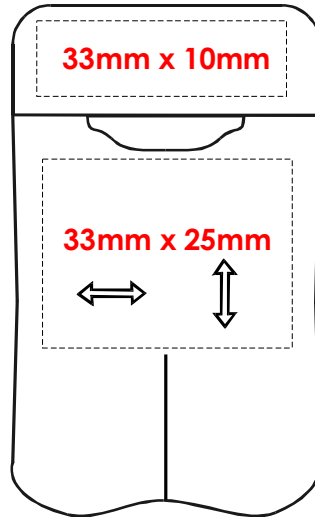

NB: To assure print quality a hi-res (min 300dpi) JPG and EPS must be supplied by client.

Please note that actual Mini-Butt print is SUPERIOR in resolution to the pdf examples above.

Print Options & Dimensions

Mini-Butts Personal Ashtrays have many printing options:-

- Front Print
- Top-Front Print
- Bottom Front Print (1 or both sides)
- Side Prints (1 or 2 sides)

Print Options

* Minor distortion to art may occur when printed over butt crack.