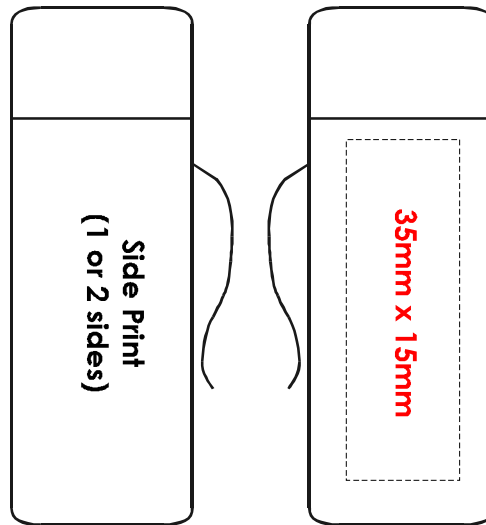

NB: To assure print quality a hi-res (min 300dpi) JPG and EPS must be supplied by client.

Please note that actual Mini-Butt print is SUPERIOR in resolution to the pdf examples above.

Print Options & Dimensions

Mini-Butts Personal Ashtrays have many printing options:-

- Front Print
- Top-Front Print
- Bottom Front Print (1 or both sides)
- Side Prints (1 or 2 sides)

Print Options

* Minor distortion to art may occur when printed over butt crack.

Please Note:
Each print location &/or colour is a separate print.

Mini-Butts Personal Ashtrays are available in over 400 colours and combinations including:

We are able to produce required art-work in any combination of colours and graphics.