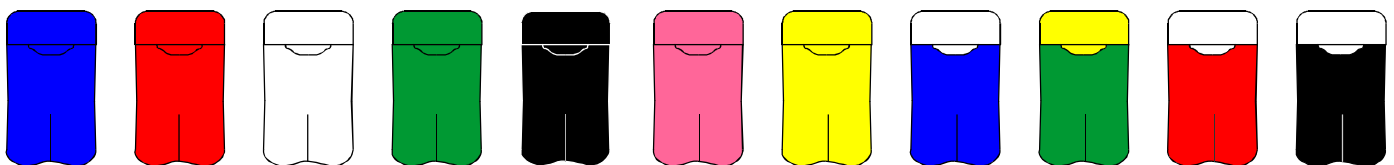

Mini-Butts Personal Ashtrays have many printing options:-

- Front Print
- Top-Front Print
- Bottom Front Print (1 or both sides)
- Side Prints (1 or 2 sides)

Print Options

* Minor distortion to art may occur when printed over butt crack.

Please Note:
Each print location &/or colour is a separate print.

Mini-Butts Personal Ashtrays are available in over 400 colours and combinations including:

We are able to produce required art-work in any combination of colours and graphics.