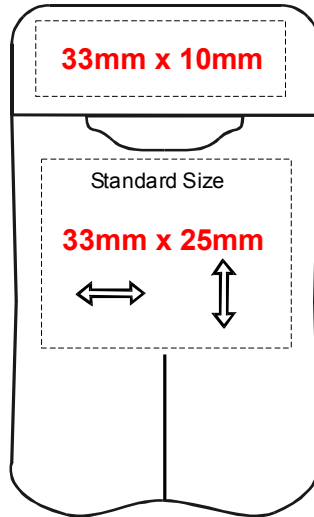

NB: To assure print quality a hi-res (min 300dpi) JPG and EPS must be supplied by client.

Please note that actual Mini-Butt print is SUPERIOR in resolution to the pdf examples above.

Print Options & Dimensions

Mini-Butts Personal Ashtrays have many printing options:-

- Front Print
- Top-Front Print
- Bottom Front Print (1 or both sides)
- Side Prints (1 or 2 sides)
- ****NEW!**** QR Codes*

Print Options

* Minor distortion to art may occur when printed over butt crack.