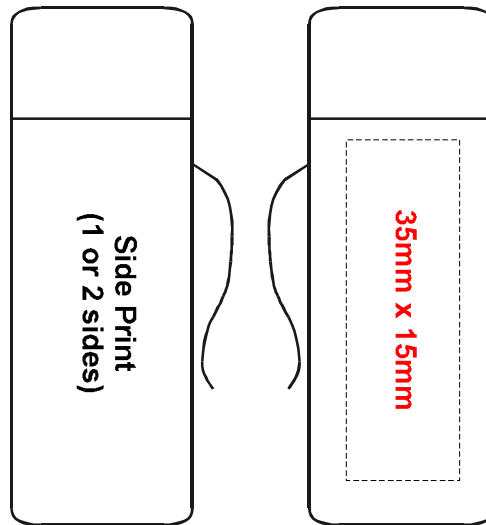

NB: To assure print quality a hi-res (min 300dpi) JPG and EPS must be supplied by client.

Please note that actual Mini-Butt print is SUPERIOR in resolution to the pdf examples above.

Print Options & Dimensions

Mini-Butts Personal Ashtrays have many printing options:-

- Front Print
- Top-Front Print
- Bottom Front Print (1 or both sides)
- Side Prints (1 or 2 sides)
- ****NEW!**** QR Codes*

Print Options

* Minor distortion to art may occur when printed over butt crack.