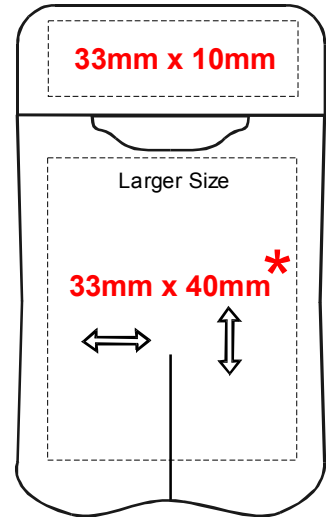

NB: To assure print quality a hi-res (min 300dpi) JPG and EPS must be supplied by client.

Please note that actual Mini-Butt print is SUPERIOR in resolution to the pdf examples above.

Print Options & Dimensions

Mini-Butts Personal Ashtrays have many printing options:-

- Front Print
- Top-Front Print
- Bottom Front Print (1 or both sides)
- Side Prints (1 or 2 sides)
- ****NEW!**** QR Codes*

Print Options

* Minor distortion to art may occur when printed over butt crack.