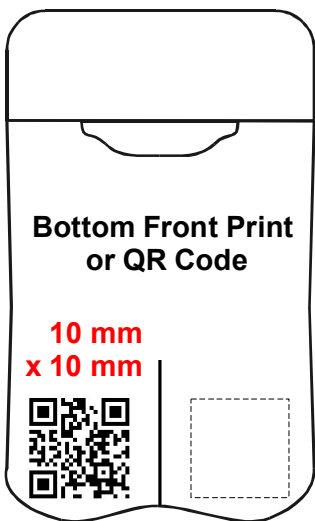

NB: To assure print quality a hi-res (min 300dpi) JPG and EPS must be supplied by client.

Please note that actual Mini-Butt print is SUPERIOR in resolution to the pdf examples above.

Print Options & Dimensions

Mini-Butts Personal Ashtrays have many printing options:-

- Front Print
- Top-Front Print
- Bottom Front Print (1 or both sides)
- Side Prints (1 or 2 sides)
- ****NEW!**** QR Codes*

Print Options

* Minor distortion to art may occur when printed over butt crack.